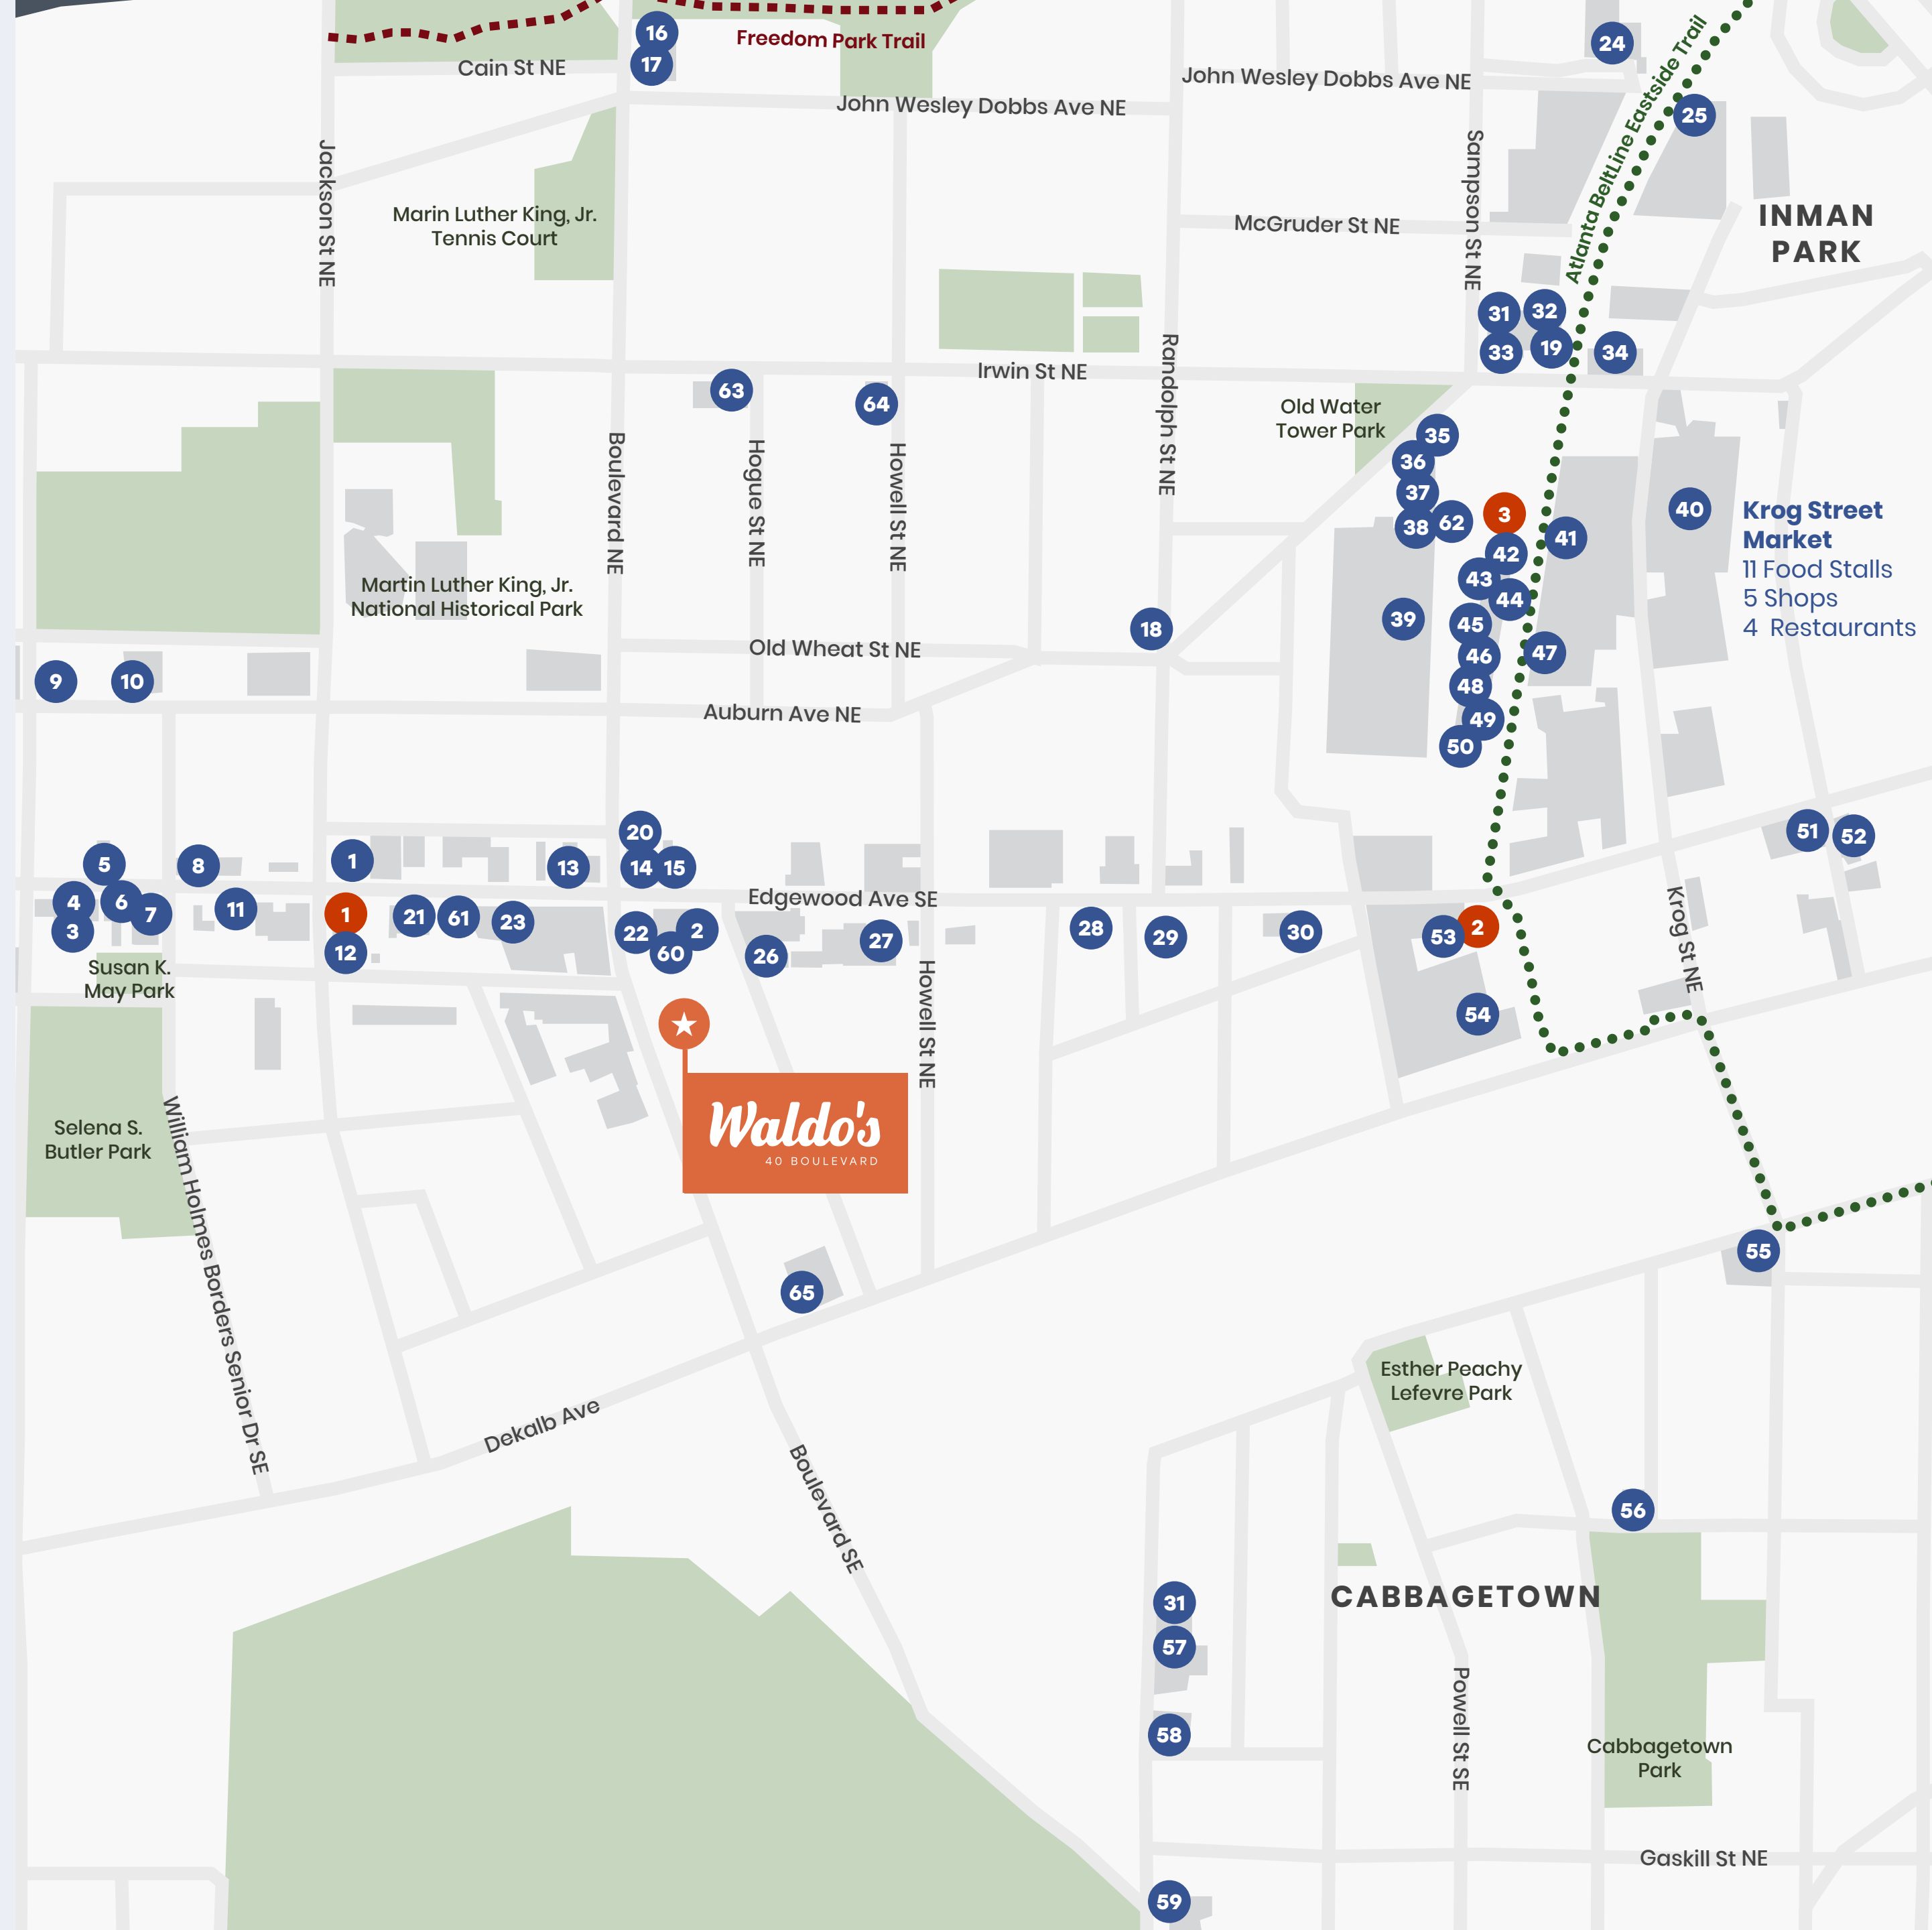

01. Georgia Beer Garden
02. Old Fourth Distillery
03. Hungry Ghost
04. Harold's Chicken & Ice Bar
05. Fin & Feather's
06. Noni's
07. Puff & Petals
08. Foxx Original Jamaican Restaurant
09. ABC Chicken and Waffles / Nitro Coffee Counter
10. Supreme Fish Delight
11. Docent Coffee
12. Juiceez & Etc
13. Cafe Circa
14. Edgewood Pizzeria
15. SluttyVegan ATL
16. Condesa Coffee
17. Dipped N Butter
18. Lottafrutta
19. Lingering Shade Social Club
20. Croaker's Spot
21. Delightful Eatz
22. The Sound Table
23. Mother & Bar Kitchen
24. Ladybird Grove & Mess Hall
25. Kevin Rathbun Steak
26. Chrome Yellow Trading Co.
27. Staplehouse
28. Thumbs Up Diner
29. Ammazza Edgewood
30. Planet Bombay Indian Cuisine
31. Milltown Arms Tavern
32. Picnic Resturant
03. MADabolic
33. Jake's Ice Cream
34. King of Pops Cart
35. Serpas
36. The Third Space
37. Chicomecoatl
38. The Spindle
39. Tinkertown Pies
40. Krog Street Market
41. Axis Replay
42. The James Room
43. Pour Taproom: Atlanta
44. Nina & Rafi
45. Bennetts Market and Deli
46. Playa Bowls Beltline
47. Bell Street Burritos
48. Hawkers Asian Street Food
49. Butter & Cream
50. Guac y Margys
51. Revolutions Doughnuts & Coffee
52. BoccaLupo
53. Cold Beer
54. Shake Shack
55. 97 Estoria
56. Sweet Cheats
57. JenChan's
58. Carroll Street Cafe
59. Agave Resturant
60. Locker Club
61. Joystick Gamebar
62. Mi Abuela Comida
63. Boyd Variety Store Sodas Milk Bread
64. Happy Tabby Cate Cafe
65. Fetch Park