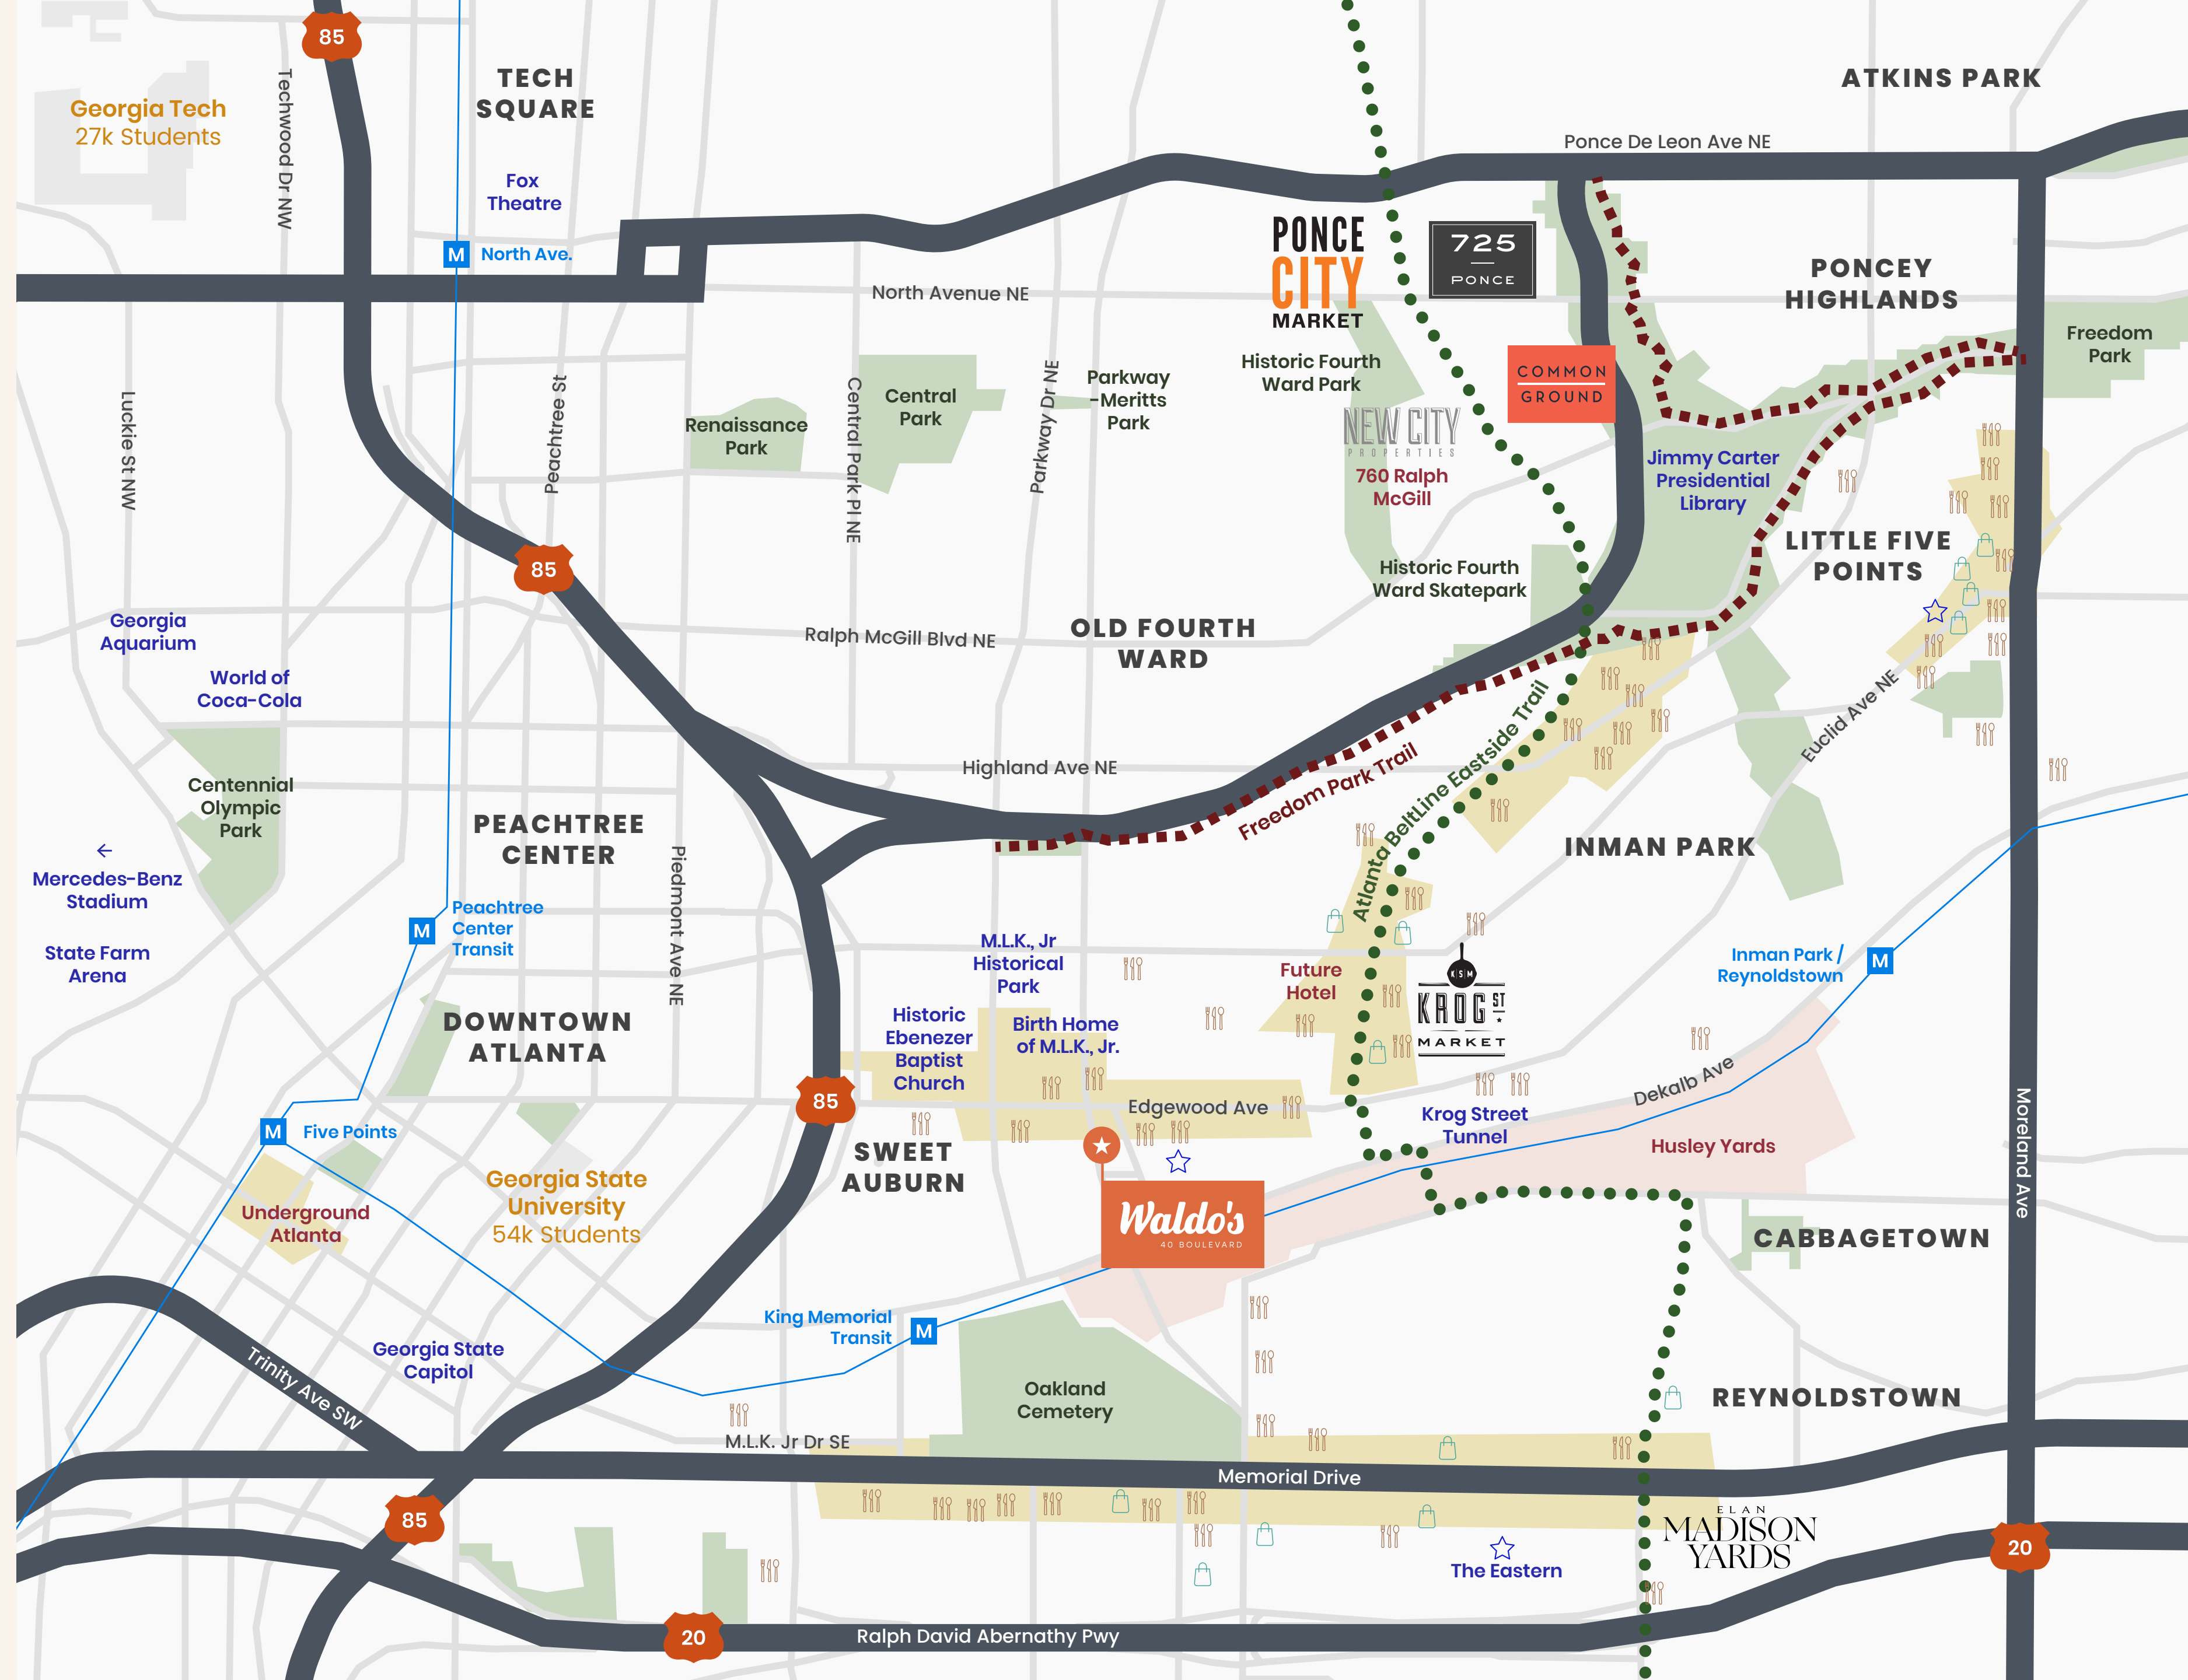

Intown — connected, cool, and quintessentially Atlanta.

Map Key

Highways and Major Arteries

Universities

Major Landmarks

Freedom Park Trail

Atlanta BeltLine Eastside Trail

Marta Lines

★ Entertainment

🍴 Food & Drink

🛍️ Shopping

Equal access – by car, by bike, or on foot.

Access Key

I-75 & I-85 Access

I-20 Access

Freedom Park Trail

Atlanta BeltLine Eastside Trail

Atlanta Street Car

Location	Time
I-85 & I-75	5 min. drive
I-20	9 min. drive
King Memorial MARTA Station	2 min. drive, 5 min. bike ride, 13 min. walk
Little Five Points	6 min. drive, 11 min. bike ride
Atlanta BeltLine Eastside Trail	2 min. bike ride 9 min. walk,
Freedom Park Trail	3 min. bike ride 9 min. walk,
Hartsfield Jackson Airport	15 min. drive
Edgewood Entertainment District	1 min. walk
Hotel District	6 min. drive
Georgia State	2 min. drive, 5 min. bike ride, 15 min. walk
Georgia Tech	12 min. drive, 15 min. bike ride
Emory University	15 min. drive