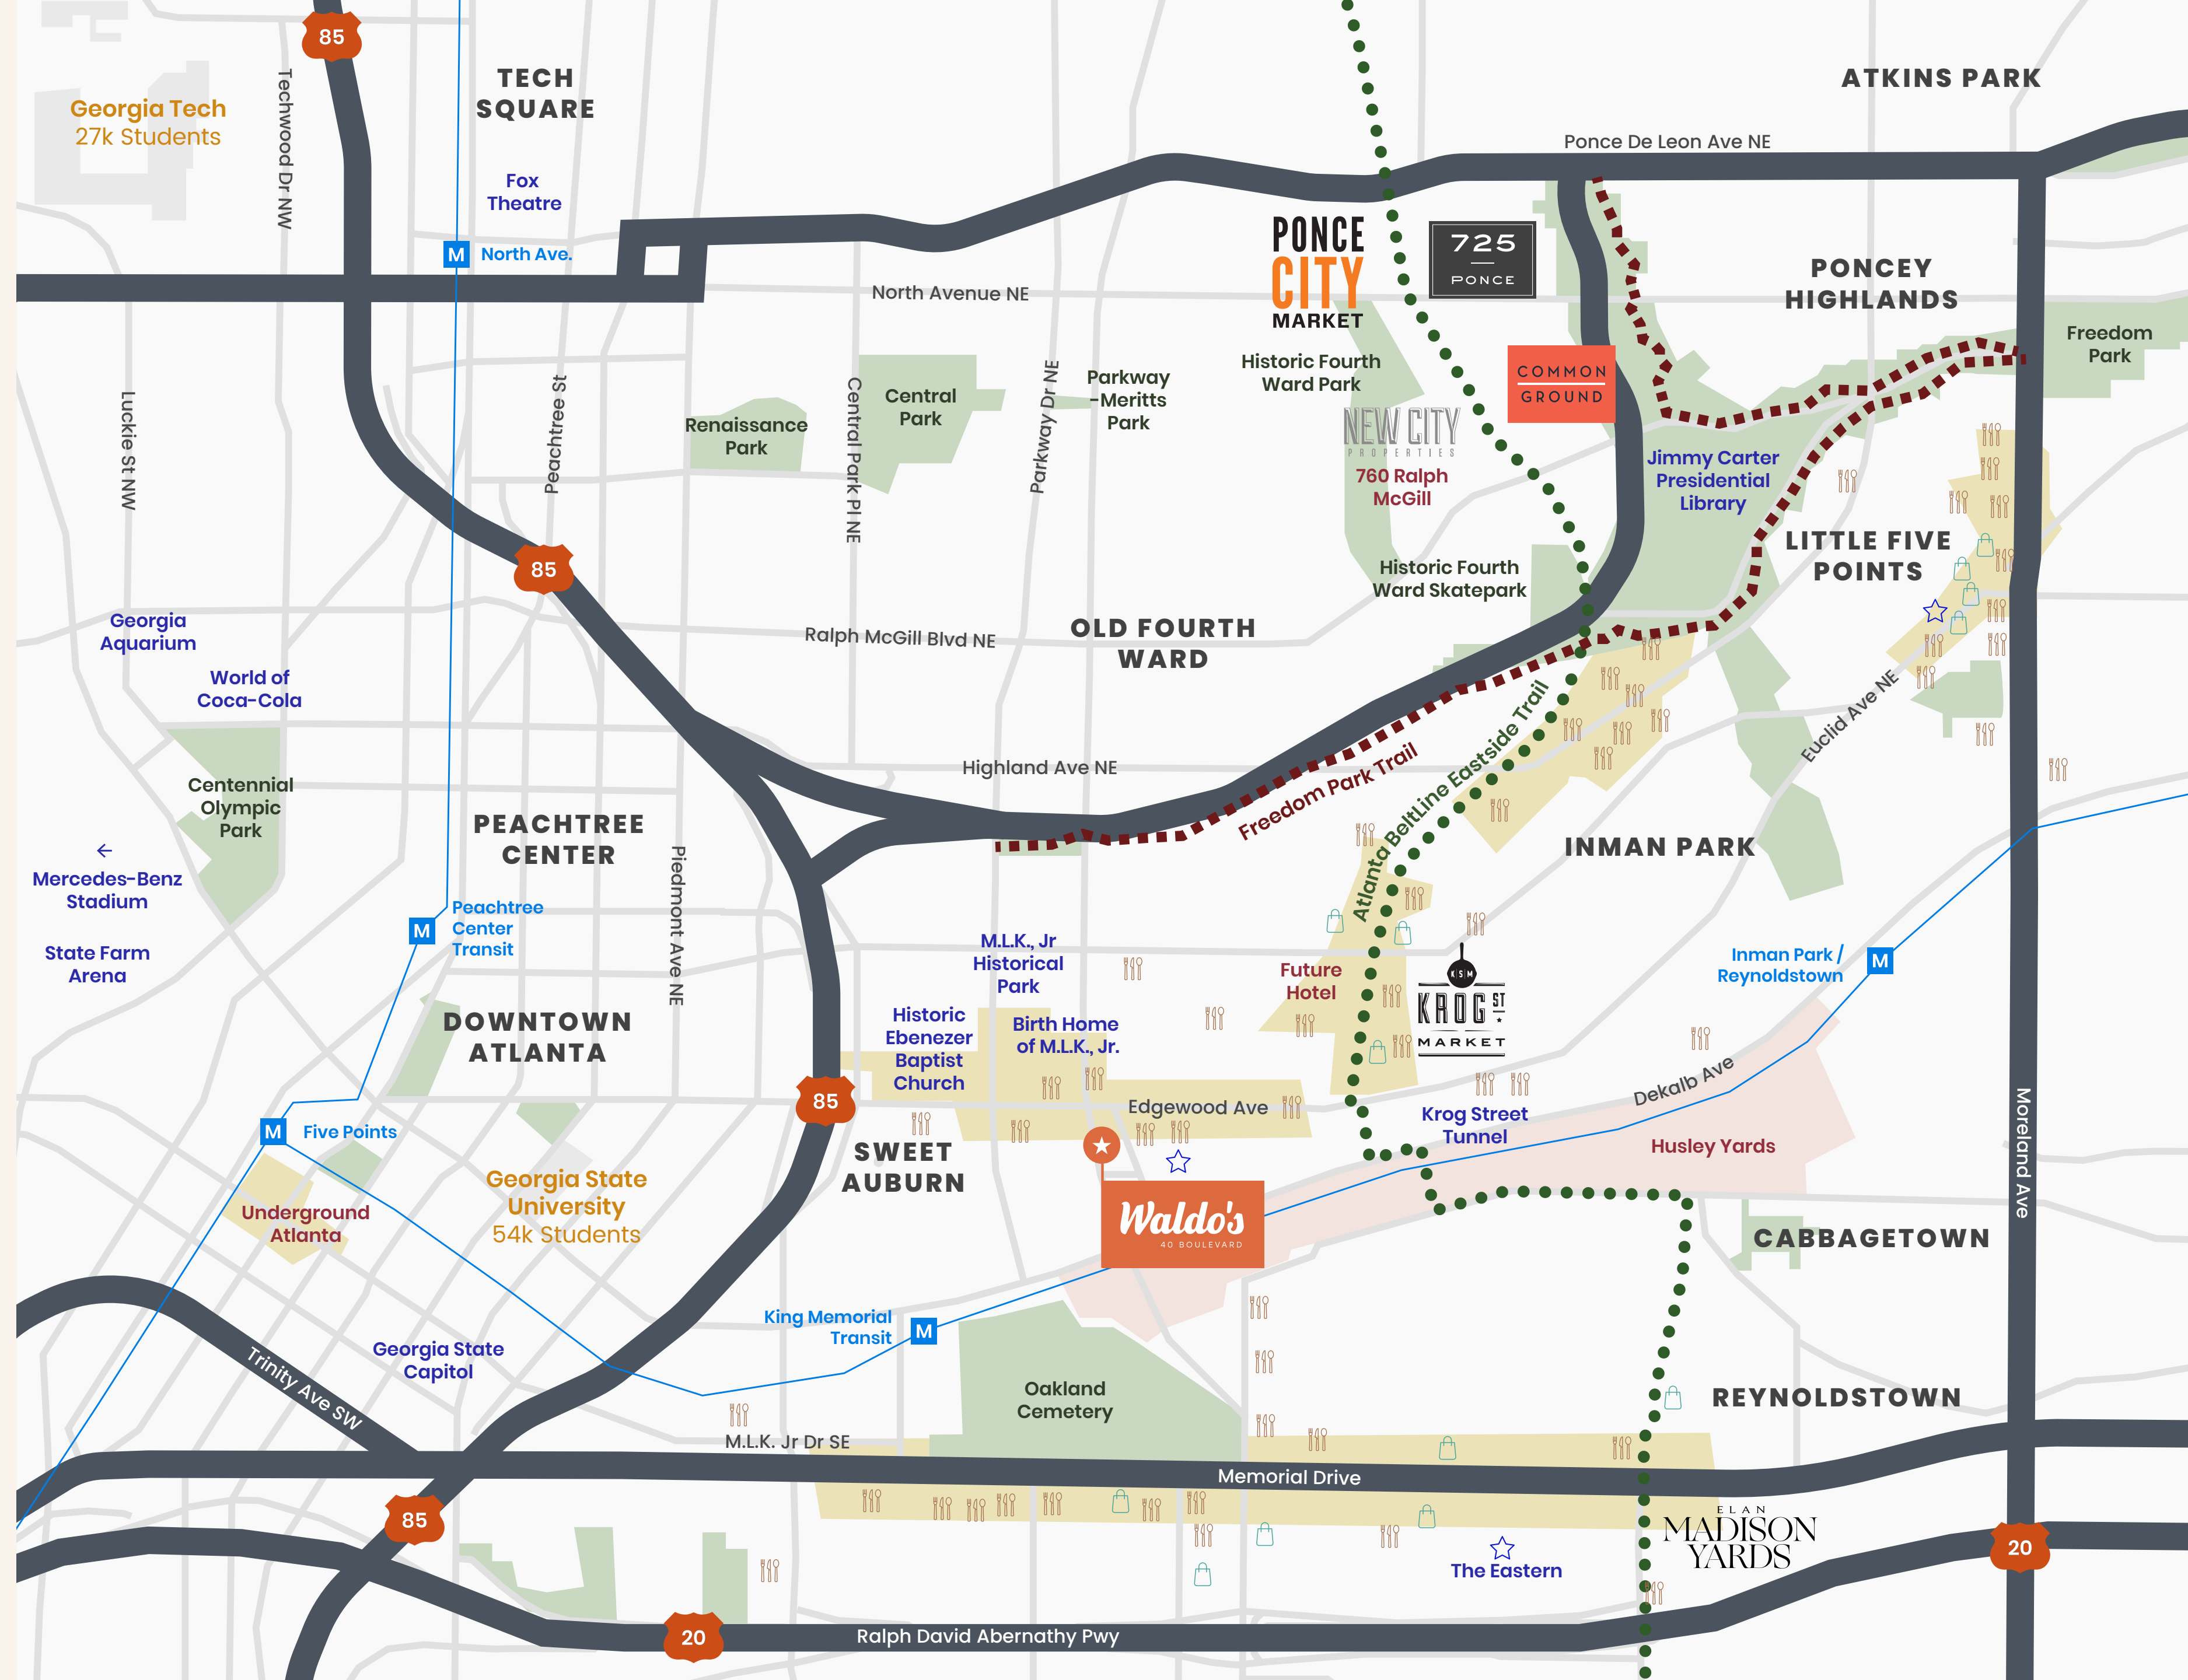

Intown — connected, cool, and quintessentially Atlanta.

Map Key

Highways and Major Arteries

Universities

Major Landmarks

Freedom Park Trail

Atlanta BeltLine Eastside Trail

Marta Lines

★ Entertainment

🍴 Food & Drink

🛍️ Shopping