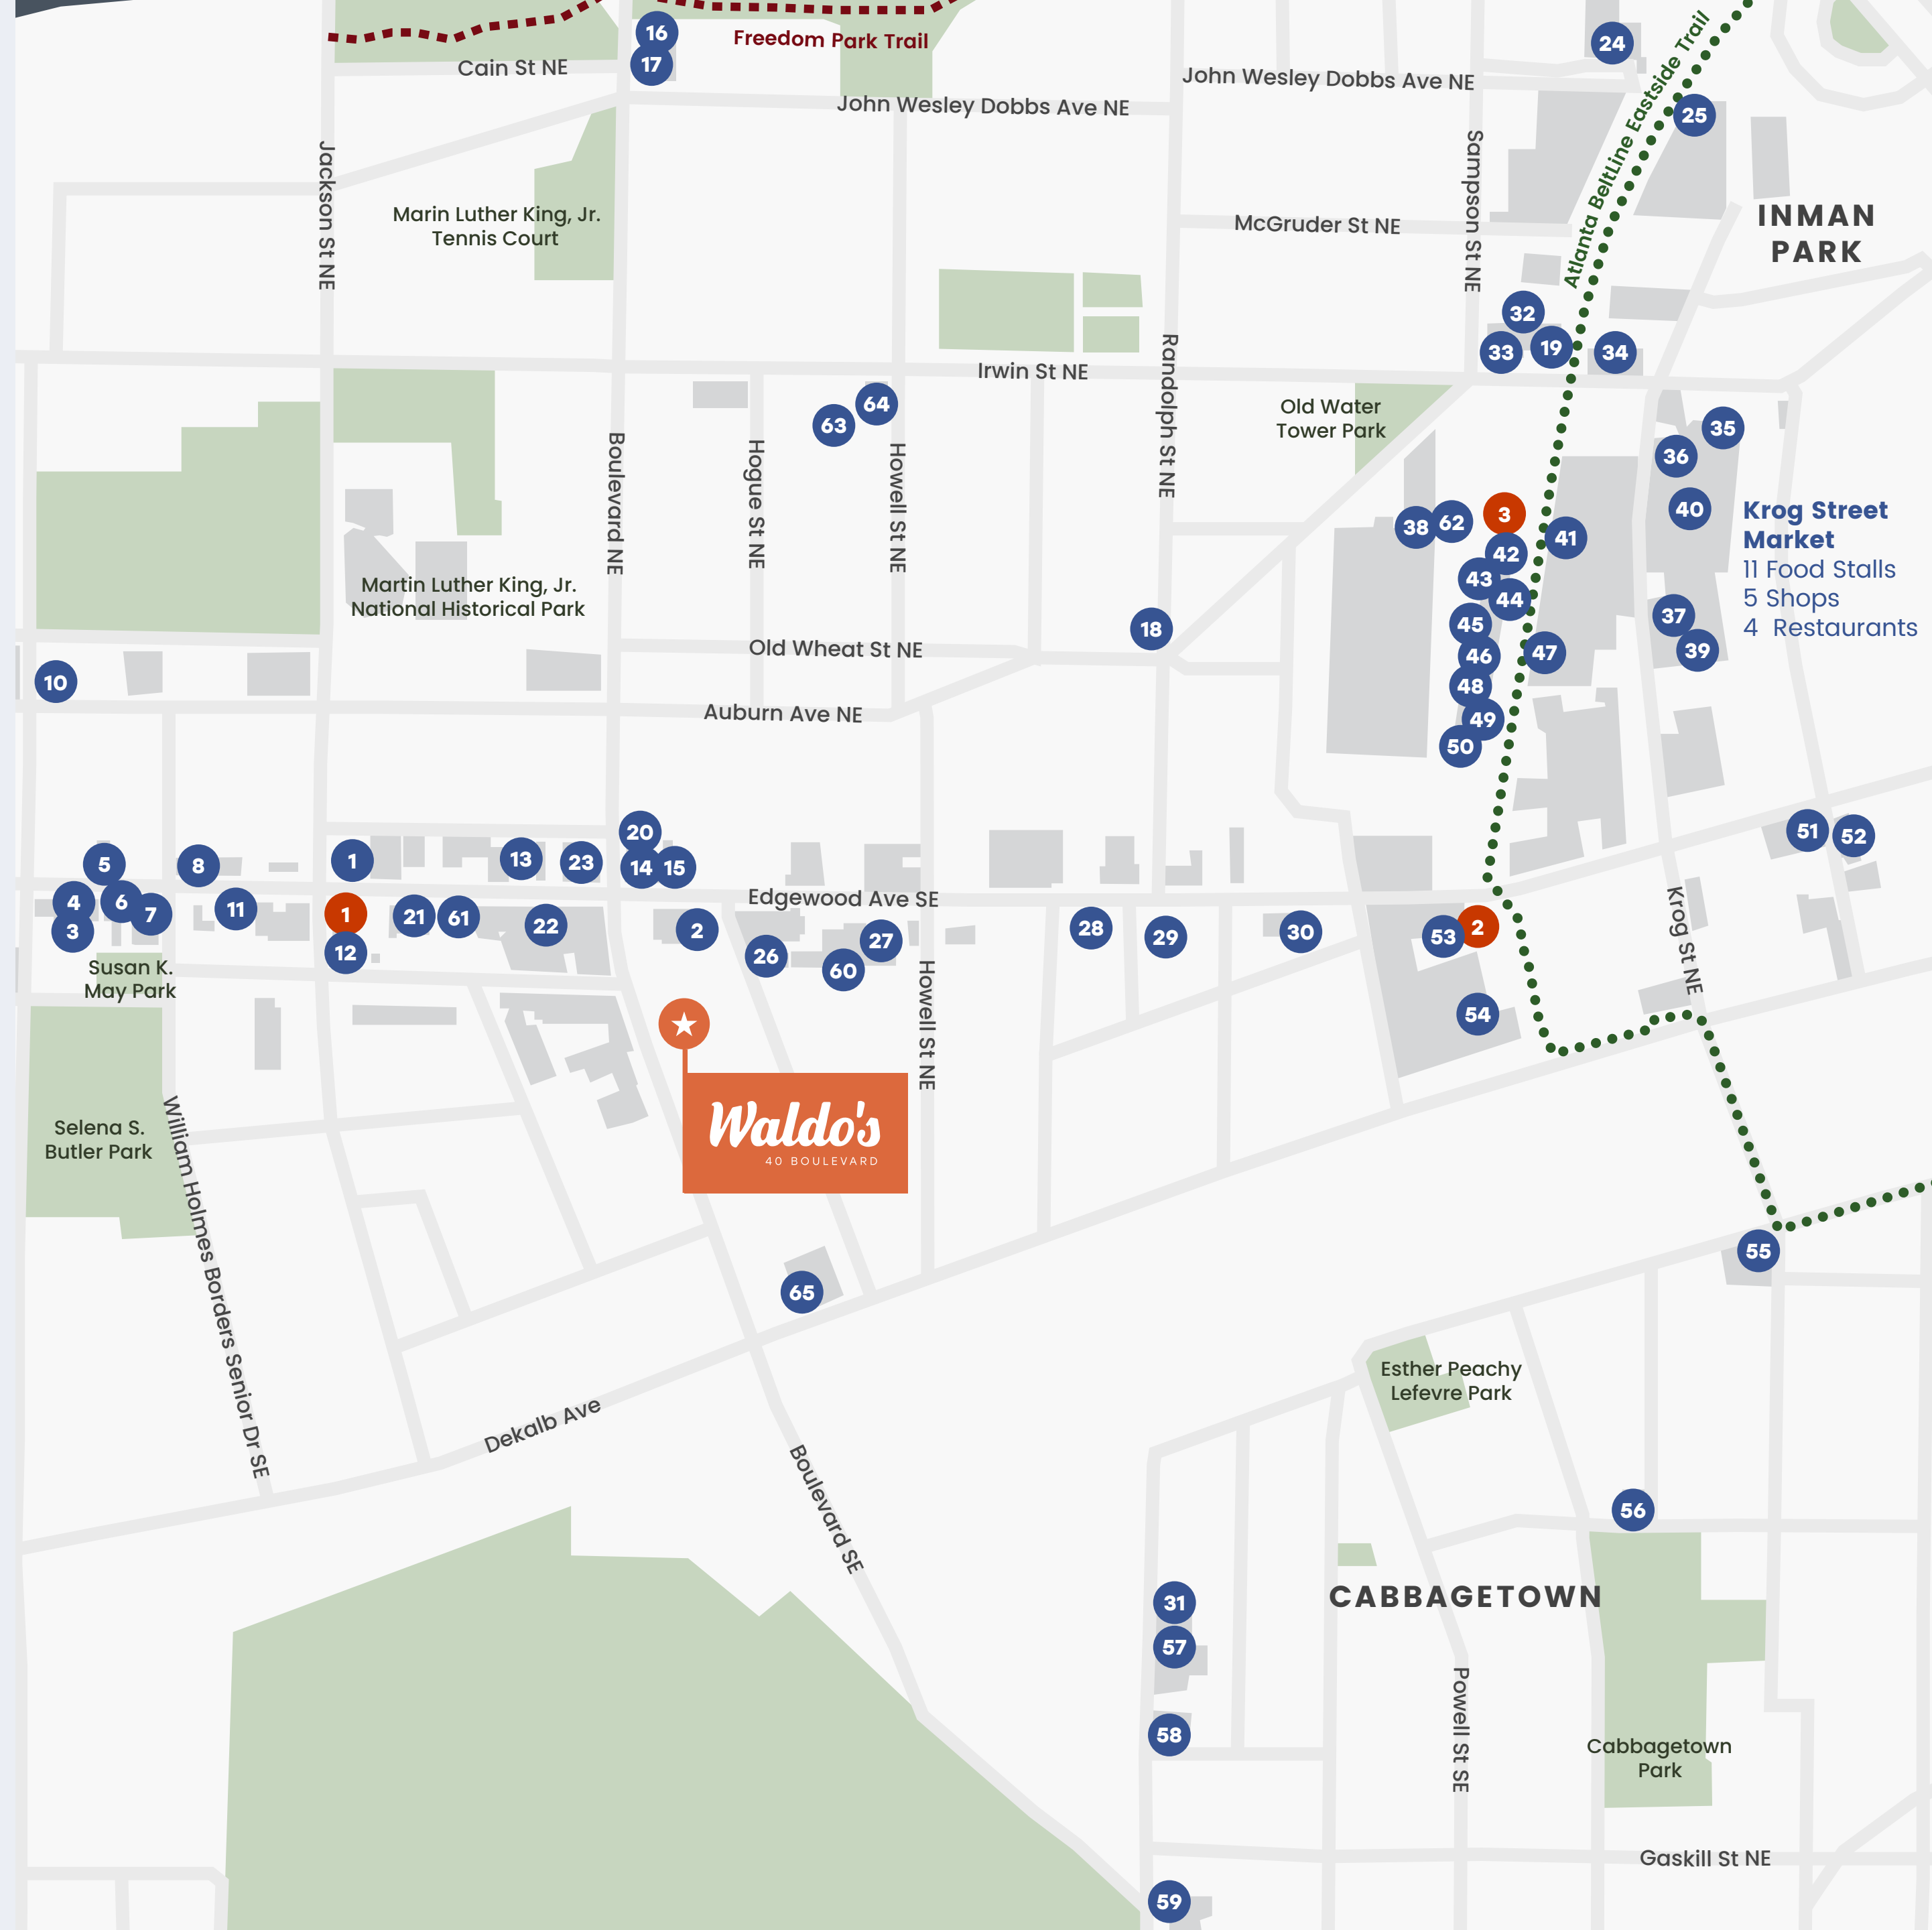

**REYNOLDSTOWN**  
4 minute drive  
9 minute bike ride

**GRANT PARK**  
3 minute drive  
10 minute bike ride

**GLENWOOD PARK**  
5 minute drive  
11 minute bike ride

**NORTH ORMEWOOD PARK**  
7 minute drive  
14 minute bike ride

## ● Food & Drink

- 01. Georgia Beer Garden
- 02. Old Fourth Distillery
- 03. Hungry Ghost
- 04. Harold's Chicken & Ice Bar
- 05. Fin & Feather's
- 06. Noni's
- 07. CRU Lounge
- 08. Foxx Original Jamaican Restaurant
- 09. The Social House
- 10. ABC Chicken and Waffles / Nitro Coffee Counter
- 11. Purpose Pops ATL
- 12. Juiceez & Etc
- 13. Cafe Circa
- 14. Edgewood Pizzeria
- 15. SluttyVegan ATL
- 16. Condesa Coffee
- 17. Dipped N Butter
- 18. Lottafrutta
- 19. Lingering Shade Social Club
- 20. Croaker's Spot
- 21. Delightful Eatz
- 22. Esco Seafood
- 23. Sister Louisa's Church of the Living Room
- 24. Ladybird Grove & Mess Hall
- 25. Kevin Rathbun Steak
- 26. Chrome Yellow Trading Co.
- 27. Staplehouse
- 28. Thumbs Up Diner
- 29. Ammazza Edgewood
- 30. Planet Bombay Indian Cuisine
- 31. Milltown Arms Tavern
- 32. Glide Pizza

- 03. MADabolic
- 33. Jake's Ice Cream
- 34. King of Pops Cart
- 35. Hop City Craft Beer & Wine
- 36. Superica
- 37. Makimono
- 38. The Spindle
- 39. Watchman's
- 40. Krog Street Market
- 41. Axis Replay
- 42. The James Room
- 43. Pour Taproom: Atlanta
- 44. Nina & Rafi
- 45. Bennetts Market and Deli
- 46. Playa Bowls Beltline
- 47. Bell Street Burritos
- 48. Hawkers Asian Street Food
- 49. Butter & Cream
- 50. Guac y Margys
- 51. Revolution Doughnuts & Coffee
- 52. BoccaLupo
- 53. Cold Beer
- 54. Shake Shack
- 55. 97 Estoria
- 56. Sweet Cheats
- 57. JenChan's
- 58. Carroll Street Cafe
- 59. Agave Restaurant
- 60. Biggerstaff Brewing Co.
- 61. Joystick Gamebar
- 62. Mi Abuela Comida
- 63. Meko's
- 64. Lucky Cat Tea Room
- 65. Fetch Park